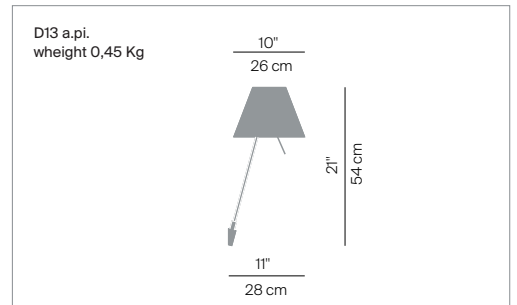

COSTANZINA

design Paolo Rizzatto

**LUCE
PLAN**

Type:	Wall	
Light source:	LED E14 42W HSGSA E14 12W FB E14 energy saver	EEL: A++/A+/A EEL: D EEL: A
Product use:	Indoor	
Materials:	Aluminium stem interchangeable polycarbonate silkscreened shade	
Colors:	Structure in alu, black Shade in white, comfort green, edgy pink, mistic white, soft skin, shaded stone, primary red, liquorice black, petroleum blue, smart yellow, concrete grey	
Description:	This lamp emits a warm and pleasant glow through light and interchangeable polycarbonate shades that cheers up the environment. The rod-switch is within easy reach next to the source of light.	

Insulation class:

Awards: Part of the permanent Architecture and Design collection of MoMA, Museum of Modern Art, New York

Reference code:	Structure		
	D13 a.pi.	1D13ANP00020	alu
		1D13ANP00017	black
	Shade		
	D13pi/1/4	1D13=1P11N02	white

Mezzo Tono collection			
D13pi/1/2	9D1331437737		comfort green
	9D1331437724		edgy pink
	9D1331437734		mistic white
	9D1331437738		soft skin
	9D1331437739		shaded stone

Radiouse collection			
D13pi/1/2	9D1331437708		primary red
	9D1331437701		liquorice black
	9D1331437736		petroleum blue
	9D1331437706		smart yellow
	9D1331437705		concrete grey